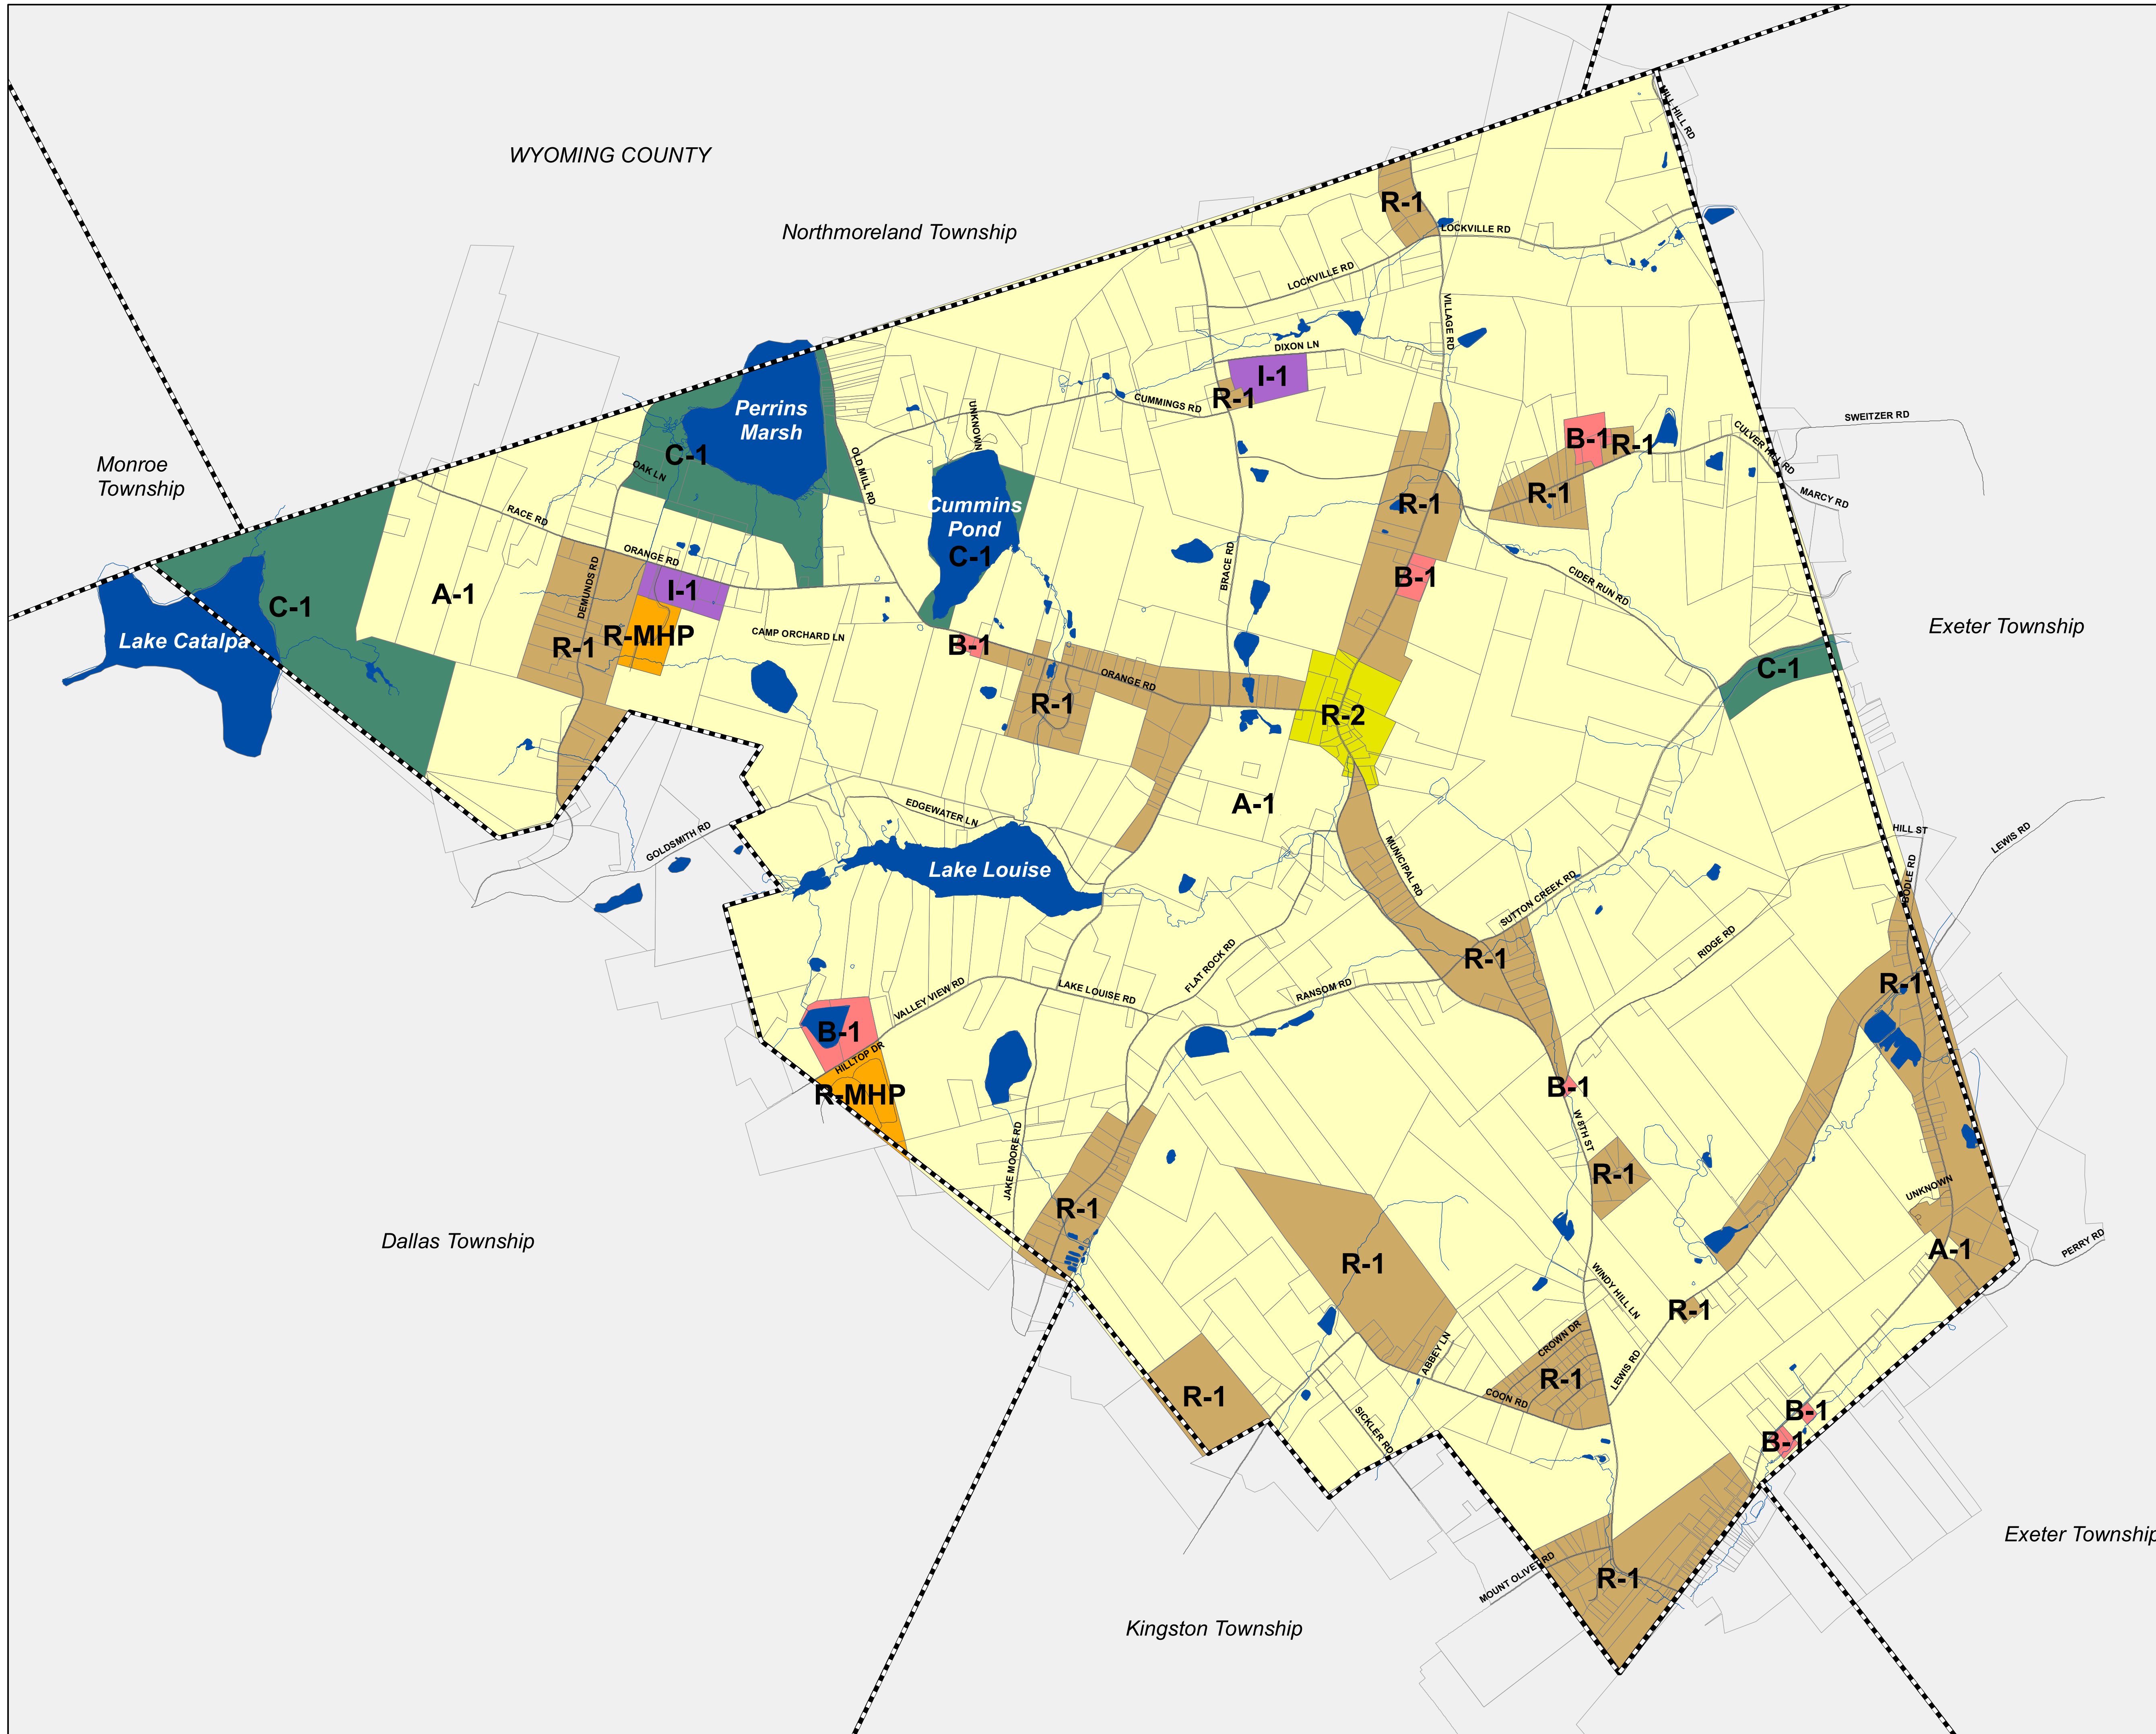

Zoning Map

Legend

Zoning Districts

- A-1 Agricultural
- R-1 Single Family Residential
- R-2 Two Family Residential
- R-MHP Residential Mobile Home Park
- B-1 Light Commercial
- C-1 Conservation
- I-1 Light Industrial

Data Sources:
Base Features - Luzerne County, 2/2010
Zoning Districts - Luzerne County, 8/2010 &
Franklin Township Zoning Ordinance

Franklin Township Comprehensive Plan

Franklin Township
Luzerne County, Pennsylvania

Map Prepared By:
Nanci Sarcinello, AICP
Sarcinello Planning & GIS Services
Swarthmore, Pennsylvania 19081

Date: July 5, 2011